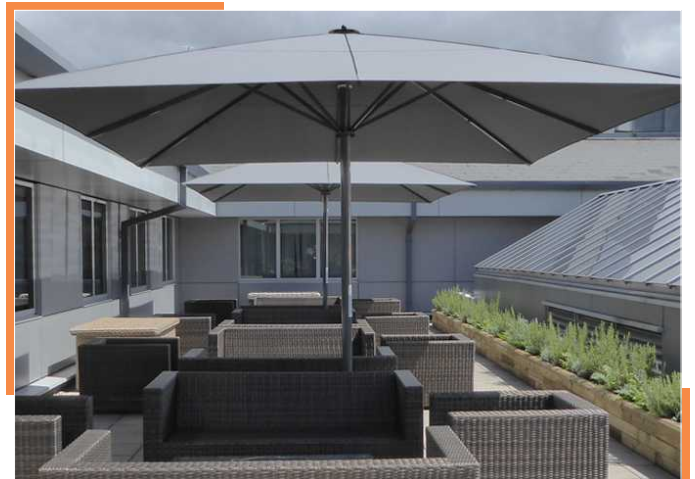

- MULTIPLE SIZE OPTIONS
- ROBUST COMMERCIAL SHADE SOLUTION
- HIGHLY DURABLE ALUMINIUM FRAMES
- CUSTOM SIZES AVAILABLE