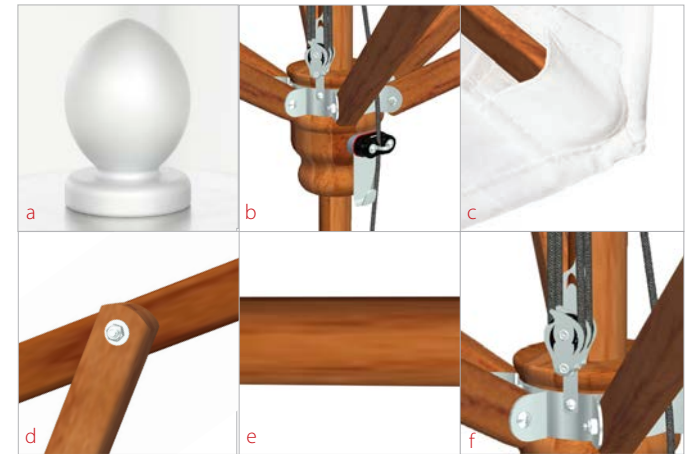

## shapes & sizes

**square**  
ft. / m.  
6.5' / 2.0  
7.5' / 2.25  
9.5' / 2.9

**octagon**  
ft. / m.  
7.5' / 2.25  
9.0' / 2.75  
11.5' / 3.6  
13.0' / 4.0

**hexagon**  
ft. / m.  
8.5' / 2.6  
10.0' / 3.0

## features:

- a. Stainless Steel Acorn Finial
- b. Solid Hardwood Hub with Stainless Steel Banded Bracket System
- c. Ballistic-Reinforced Pocket Construction
- d. Durable Strut Joints
- e. Premium Hardwood Mast
- f. Easy Replaceable Parts