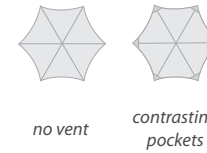

ocean master **crescent**

premium parasols

Influenced from centuries past and present, the sweeping curves of the Ocean Master Crescent are the finishing touch every outdoor room deserves. Brilliantly polished "trillion" rib ends adorn the canopy edges and hand-wrought struts cascade to create a simple yet strikingly beautiful canopy.

GLOBAL PARASOLS
Abbeylands, Wineham, Henfield West Sussex, BN5 9AQ
www.globalparasols.com

v.06.13.17

ocean master / crescent

	sizes [ft/m]	mast height (open, including finial) a (in/cm)	canopy height b (in/cm)	flat to flat (diameter) c (in/cm)	point to point (diameter) d (in/cm)	table clearance e (in/cm)	mast diameter f (in/cm)	total height (closed) g (in/cm)	folded canopy (diameter) h (in/cm)
crescent									
hexagon	8.0' / 2.4m	95 / 241	79 / 202	88 / 223	101 / 257	39 / 99	1.5 / 3.8	95 / 241	13 / 33
	10.0' / 3.0m	105 / 266	90 / 228	116 / 296	134 / 341	34 / 86	1.5 / 3.8	105 / 266	16 / 41
	12.0' / 3.7m	105 / 266	87 / 221	126 / 320	145 / 369	29 / 73	1.5 / 3.8	105 / 266	16 / 41

vent and pocket options

profile

canopy options

panel options

lift system

finial

finish options

standard