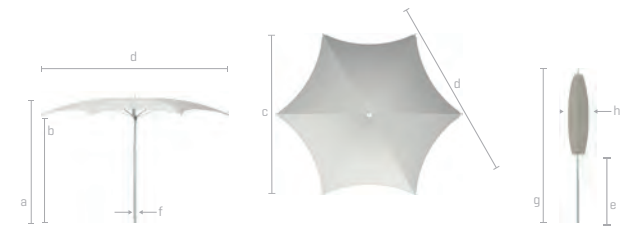

ocean master **crescent**

premium parasols

Influenced from centuries past and present, the sweeping curves of the Ocean Master Crescent are the finishing touch every outdoor room deserves. Brilliantly polished "trillion" rib ends adorn the canopy edges and hand-wrought struts cascade to create a simple yet strikingly beautiful canopy.

hammered bronze

jet black

shapes & sizes

hexagon

ft. / m.

*8.0' / 2.4

10.0' / 3.0

*12.0' / 3.7

GLOBAL PARASOLS
Abbeylands, Wineham, Henfield West Sussex, BN5 9AQ
www.globalparasols.com

v.06.13.17

ocean master / crescent

	sizes [ft/m]	mast height (open, including finial) a (in/cm)	canopy height b (in/cm)	flat to flat (diameter) c (in/cm)	point to point (diameter) d (in/cm)	table clearance e (in/cm)	mast diameter f (in/cm)	total height (closed) g (in/cm)	folded canopy (diameter) h (in/cm)
crescent									
hexagon	8.0' / 2.4m	95 / 241	79 / 202	88 / 223	101 / 257	39 / 99	1.5 / 3.8	95 / 241	13 / 33
	10.0' / 3.0m	105 / 266	90 / 228	116 / 296	134 / 341	34 / 86	1.5 / 3.8	105 / 266	16 / 41
	12.0' / 3.7m	105 / 266	87 / 221	126 / 320	145 / 369	29 / 73	1.5 / 3.8	105 / 266	16 / 41