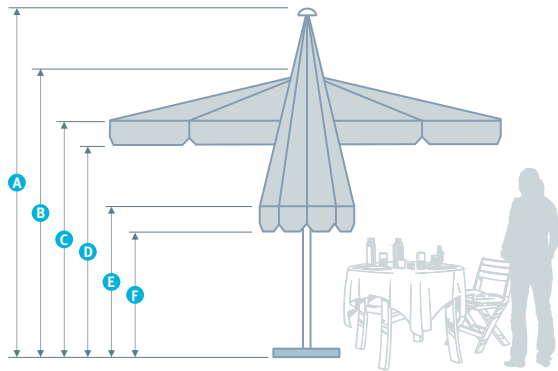

GLOBAL
PARASOLS

Nizza The entry model.

The entry model. The entry into the comfort class - the sliding system with telescope creates free space and saves time. With supports made of aluminium or fibre-glass.

mobility

windpower resistance

accessories

Größen und Formen sizes and shapes	 Ø 300 cm [7,1 m ²]* 8 Streben arms	 Ø 350 cm [9,6 m ²]* 8 Streben arms	 Ø 400 cm [12,6 m ²]* 8 Streben arms	 Ø 450 cm [15,9 m ²] 8 Streben arms	 Ø 500 cm [19,6 m ²] 8 Streben arms
A closed height	345 cm	371 cm	375 cm	410 cm	445 cm
B opened height	280 cm	298 cm	290 cm	325 cm	290 cm
C internal height without valance	230 cm	230 cm	230 cm	230 cm	230 cm
D internal height with valance	200 cm	200 cm	200 cm	200 cm	200 cm
E closed space up to supporting	195 cm	180 cm	167 cm	165 cm	195 cm
F closed space up to valance	175 cm	160 cm	130 cm	145 cm	170 cm
weight	15,0 kg	17,0 kg	21,0 kg	23,0 kg	25,5 kg
Artikel-Nr. without valance with valance item No.	1007 1 3000 1..   1007 1 3000 2..  	1007 1 3500 1..   1007 1 3500 2..  	1007 1 4000 1..   1007 1 4000 2..  	1007 1 4500 1..   1007 1 4500 2..  	1007 1 5000 1..   1007 1 5000 2..  
optionally:	* Mast 50 mm (Artikel-Nr. 1206 0 0050 1) mast 50 mm (item No. 1206 0 0050 1) Windhaube (Artikel-Nr. 1205 0 0000 1) airvent (item No. 1205 0 0000 1)				