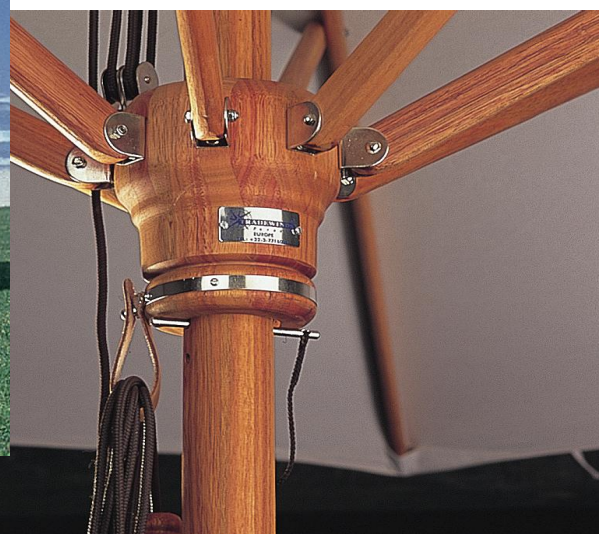

Classic Parasol

Premium quality commercial grade wooden parasols

Durable and robust
Available in a wide range of shapes sizes and colours

Tradewinds Classic Parasols

Eucalyptus wood frame with a one piece pole and heavy duty struts, for ultimate strength. Stainless steel fittings and the Tradewinds original bracket system ensures that components are interchangeable and replaceable.

Teflon coated Dralon acrylic canopy with reinforced pockets for strength and a large air vent for increased stability.

The ultimate wooden parasol.

Technical Specifications

Size	Shape	Tilt	Pole	Recommended Base		Cover bag size	Number of Struts	Clearances	
		Option	Diameter	Concrete	Metal			Closed	Head
2.2m	Square	No	38mm	45Kg	25Kg	2	4	810mm	2000mm
2.8m	Square	No	58mm	65Kg	60Kg	3	8	730mm	2080mm
3.6m	Square	No	58mm	110Kg	2 x 60Kg	4	8	230mm	2110mm
2.6m	Hexagonal	No	38mm	25Kg	12Kg	1	6	1080mm	1900mm
3.2m	Hexagonal	No	48mm	45Kg	25Kg	2	6	920mm	2000mm
3.5m	Octagonal	No	48mm	65Kg	60Kg	3	8	800mm	1880mm
4.0m	Octagonal	No	58mm	65Kg	60Kg	3	8	720mm	2110mm
2.0m x 3.0m	Rectangle	No	48mm	45Kg	25Kg	2	6	790mm	2070mm
2.7m x 3.5m	Rectangle	Scope	58mm	65Kg	60Kg	3	8	760mm	2030mm