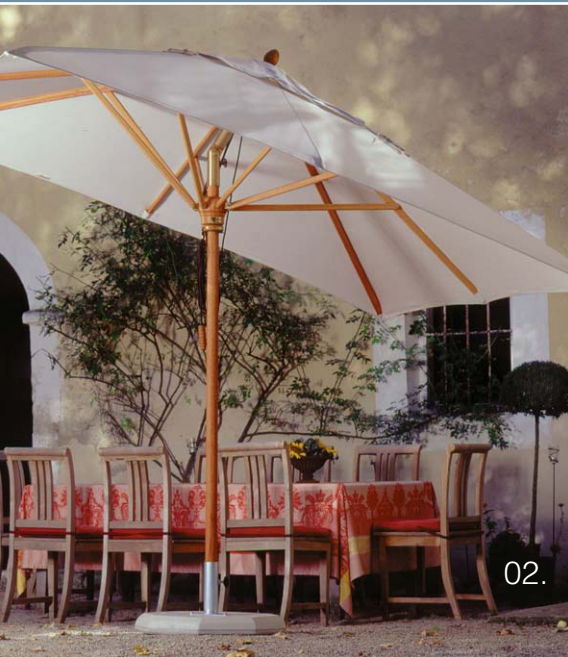

01. Serengeti

High quality wooden frame parasols for domestic and commercial use.

02. Serengeti Tilt

Easy to operate tilting system to provide flexible shade.

03. Serengeti Lounge

High quality, elegant garden room for year round, outdoor entertaining.

02.

Serengeti Parasols

A range of parasols designed and manufactured to our own specification. Serengeti parasols are fitted with stainless steel brackets that enable easy changing and replacement of any components.

Serengeti

Suitable for both domestic and commercial use, Serengeti parasols are available in a wide range of shapes, sizes and colours to suit most situations. Large rectangular Serengeti parasols are fitted with a scope system to allow them to close over standard tables.

Serengeti Tilt

A number of the Serengeti parasols can be fitted with a stainless steel tilt mechanism to provide flexible shade. This is an easy to use system operated by rotating the canopy.

Canvas

Serengeti parasols are fitted with Teflon coated Dralon acrylic canvas that is water repellent, mould and rot resistant and easily washable. Fabric life is measured in years and can be extended with proper maintenance. To improve the stability of the parasol the canvas incorporates an air vent to release gusts of wind, this air vent is adjustable on all larger models. All wearing surfaces on the canopy are PVC reinforced for extra strength.

Branding

Serengeti parasols are an ideal medium for quality branding. Durable frames can be matched with a wide variety of fabric and print options to create the perfect branded parasol.

Serengeti Lounge